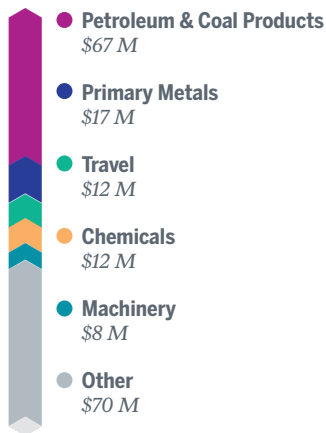

## California District 11 and Japan

### EXPORTS

**\$186 M**

Total exports to Japan

**\$123 M**

Goods exports to Japan

**\$63 M**

Services exports to Japan

### JOBS FROM EXPORTS

**800**

Total jobs supported by district exports to Japan

**337**

Jobs directly supported by district exports to Japan

**463**

Jobs indirectly supported by state exports to Japan