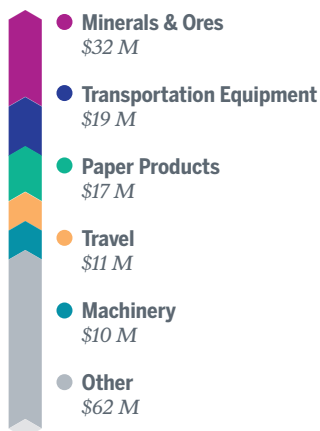

Services exports to Japan

5%

of district exports go to Japan

14%

which is of district exports to the Indo-Pacific

GREENFIELD INVESTMENT CAPITAL AND JOBS

\$175 M

Invested by Japanese greenfield projects since 2003