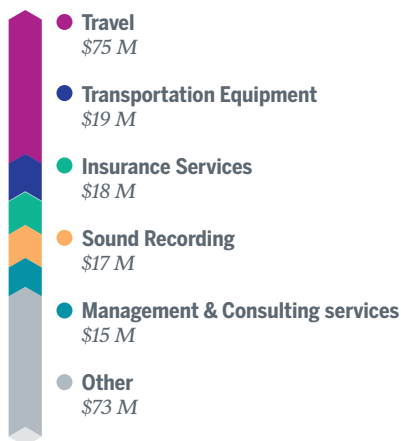

Services exports to Japan

5%

of district exports go to Japan

19%

which is

of district exports to the Indo-Pacific

GREENFIELD INVESTMENT CAPITAL AND JOBS

\$641 M